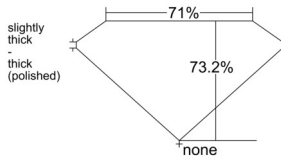

GIA®

FACSIMILE

GIA REPORT 1543518720

Verify this report at GIA.edu

GIA NATURAL DIAMOND DOSSIER®

January 27, 2026
GIA Report Number 1543518720
Shape and Cutting Style ..... **Square Modified Brilliant**
Measurements ..... **3.78 x 3.77 x 2.76 mm**

GRADING RESULTS

Carat Weight ..... 0.35 carat
Color Grade ..... H
Clarity Grade VVS1

ADDITIONAL GRADING INFORMATION

Polish ..... Excellent
Symmetry ..... Very Good
Fluorescence ..... Faint
Clarity Characteristics ..... Pinpoint, Feather
Inscription(s): GIA 1543518720

PROPORTIONS

Profile not to actual proportions

GRADING SCALES

GIA COLOR SCALE		GIA CLARITY SCALE	
COLORLESS	D	VERY VERY SLIGHTLY INCLUDED	FLAWLESS
	E		INTERNALLY FLAWLESS
	F		VVS₁
	G		VVS₂
	H		VS₁
	I		VS₂
	J		SI₁
	K		SI₂
	L		I₁
	M		I₂
NEAR COLORLESS	N	SLIGHTLY INCLUDED	I₃
	O		
	P		
	Q		
FAINT	R		
	S		
	T		
	U		
VERY LIGHT	V		
	W		
	X		
	Y		
LIGHT	Z