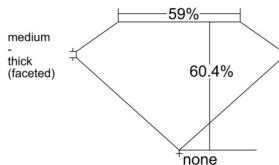

GIA®

FACSIMILE

GIA REPORT 1543493081

Verify this report at GIA.edu

GIA NATURAL DIAMOND DOSSIER®

January 22, 2026
GIA Report Number 1543493081
Shape and Cutting Style ..... Heart Brilliant
Measurements ..... 4.81 x 5.50 x 3.32 mm

GRADING RESULTS

Carat Weight ..... 0.50 carat
Color Grade ..... G
Clarity Grade SI1

ADDITIONAL GRADING INFORMATION

Polish ..... Excellent
Symmetry ..... Excellent
Fluorescence ..... None
Clarity Characteristics ..... Crystal, Feather
Inscription(s): GIA 1543493081

PROPORTIONS

Profile not to actual proportions

GRADING SCALES

GIA COLOR SCALE		GIA CLARITY SCALE			
COLORLESS	D	VERY VERY SLIGHTLY INCLUDED	FLAWLESS		
	E		INTERNALLY FLAWLESS		
	F	VERY SLIGHTLY INCLUDED	VVS₁		
	G		VVS₂		
	H		VS₁		
	NEAR COLORLESS	I	SLIGHTLY INCLUDED	SI₁	
		J		SI₂	
		FAINT	K	INCLUDED	I₁
			L		I₂
			M		I₃
VERT LIGHT	N				
	O				
	P				
	Q				
	R				
	S				
	T				
LIGHT	U				
	V				
	W				
	X				
	Y				
	Z