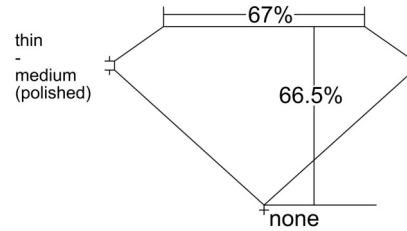

GIA NATURAL DIAMOND GRADING REPORT

January 22, 2026
 GIA Report Number 1543481439
 Shape and Cutting Style Emerald Cut
 Measurements 9.92 x 7.09 x 4.71 mm

GRADING RESULTS

Carat Weight 3.03 carat
 Color Grade H
 Clarity Grade VVS1

ADDITIONAL GRADING INFORMATION

Polish Excellent
 Symmetry Excellent
 Fluorescence None
 Inscription(s): GIA 1543481439

PROPORTIONS

Profile not to actual proportions

CLARITY CHARACTERISTICS

KEY TO SYMBOLS*

- Pinpoint
- ~ Feather

* Red symbols denote internal characteristics (inclusions). Green or black symbols denote external characteristics (blemishes). Diagram is an approximate representation of the diamond, and symbols shown indicate type, position, and approximate size of clarity characteristics. All clarity characteristics may not be shown. Details of finish are not shown.