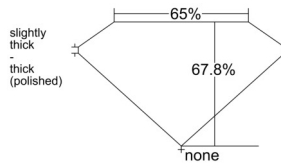

GIA®

FACSIMILE

GIA REPORT 1543469272

Verify this report at GIA.edu

GIA NATURAL DIAMOND DOSSIER®

January 19, 2026
GIA Report Number 1543469272
Shape and Cutting Style ..... Emerald Cut
Measurements ..... 5.90 x 4.19 x 2.84 mm

GRADING RESULTS

Carat Weight ..... 0.70 carat
Color Grade ..... D
Clarity Grade VS1

ADDITIONAL GRADING INFORMATION

Polish ..... Very Good
Symmetry ..... Very Good
Fluorescence ..... Faint
Clarity Characteristics ..... Crystal, Pinpoint
Inscription(s): GIA 1543469272

PROPORTIONS

Profile not to actual proportions

GRADING SCALES

GIA COLOR SCALE		GIA CLARITY SCALE	
COLORLESS	D	VERY VERY SLIGHTLY INCLUDED	FLAWLESS
	E		INTERNALLY FLAWLESS
	F		VS₁
	G		VS₂
	H		VS₁
	I		VS₂
	J		SI₁
	K		SI₂
	L		I₁
	M		I₂
NEAR COLORLESS	N	SLIGHTLY INCLUDED	I₃
	O		
	P		
	Q		
FAINT	R	INCLUDED	
	S		
	T		
	U		
VERT LIGHT	V		
	W		
	X		
	Y		
LIGHT	Z