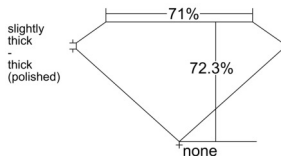

GIA®

FACSIMILE

GIA REPORT 1543426016

Verify this report at GIA.edu

GIA NATURAL DIAMOND DOSSIER®

January 12, 2026
GIA Report Number 1543426016
Shape and Cutting Style ..... **Square Modified Brilliant**
Measurements ..... 4.88 x 4.83 x 3.49 mm

GRADING RESULTS

Carat Weight ..... 0.70 carat
Color Grade ..... D
Clarity Grade VS1

ADDITIONAL GRADING INFORMATION

Polish ..... Excellent
Symmetry ..... Very Good
Fluorescence ..... None
Clarity Characteristics ..... Cloud, Pinpoint
Inscription(s): GIA 1543426016

PROPORTIONS

Profile not to actual proportions

GRADING SCALES

GIA COLOR SCALE		GIA CLARITY SCALE			
COLORLESS	D	VERY VERY SLIGHTLY INCLUDED	FLAWLESS		
	E		INTERNALLY FLAWLESS		
	F	VERY SLIGHTLY INCLUDED	VVS₁		
	G		VVS₂		
	H		VS₁		
	NEAR COLORLESS	I	SLIGHTLY INCLUDED	VS₂	
		J		SI₁	
		FAINT	K	INCLUDED	SI₂
			L		I₁
			M		I₂
VERT LIGHT	N	LIGHT	I₃		
	O				
	P				
	Q				
	R