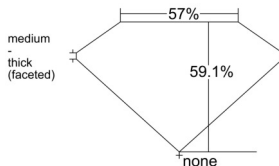

GIA®

FACSIMILE

GIA REPORT 1543407991

Verify this report at GIA.edu

GIA NATURAL DIAMOND DOSSIER®

January 09, 2026
GIA Report Number 1543407991
Shape and Cutting Style ..... Heart Brilliant
Measurements ..... 4.77 x 5.66 x 3.34 mm

GRADING RESULTS

Carat Weight ..... 0.52 carat
Color Grade L
Clarity Grade VVS1

ADDITIONAL GRADING INFORMATION

Polish ..... Very Good
Symmetry ..... Very Good
Fluorescence ..... Faint
Clarity Characteristics ..... Internal Graining
Inscription(s): GIA 1543407991

PROPORTIONS

Profile not to actual proportions

GRADING SCALES

GIA COLOR SCALE		GIA CLARITY SCALE			
COLORLESS	D	VERY VERY SLIGHTLY INCLUDED	FLAWLESS		
	E		INTERNALLY FLAWLESS		
	F	VERY SLIGHTLY INCLUDED	VVS₁		
	G		VVS₂		
	H		VS₁		
	NEAR COLORLESS	I	SLIGHTLY INCLUDED	VS₂	
		J		SI₁	
		FAINT	K	INCLUDED	SI₂
			L		I₁
			M		I₂
VERT LIGHT	N	INCLUDED	I₃		
	O				
	P				
	Q				
	R				
	S				
LIGHT	T				
	U				
	V				
	W				
	X				
Y					
Z