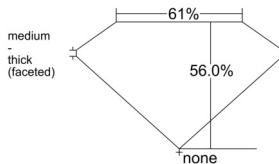

GIA®

FACSIMILE

GIA REPORT 1543407766

Verify this report at GIA.edu

GIA NATURAL DIAMOND DOSSIER®

January 09, 2026
GIA Report Number 1543407766
Shape and Cutting Style ..... Heart Brilliant
Measurements ..... 5.18 x 5.59 x 3.13 mm

GRADING RESULTS

Carat Weight ..... 0.50 carat
Color Grade I
Clarity Grade VS2

ADDITIONAL GRADING INFORMATION

Polish ..... Excellent
Symmetry ..... Very Good
Fluorescence ..... None
Clarity Characteristics ..... Cloud, Feather, Crystal
Inscription(s): GIA 1543407766

PROPORTIONS

Profile not to actual proportions

GRADING SCALES

GIA COLOR SCALE		GIA CLARITY SCALE	
COLORLESS	D	VERY VERY SLIGHTLY INCLUDED	FLAWLESS
	E		INTERNALLY FLAWLESS
	F		VVS₁
	G		VVS₂
	H		VS₁
	I		VS₂
	J		SI₁
	K		SI₂
	L		I₁
	M		I₂
NEAR COLORLESS	N	SLIGHTLY INCLUDED	I₃
	O		
	P		
	Q		
FAINT	R	INCLUDED	
	S		
	T		
	U		
VERT LIGHT	V	INCLUDED	
	W		
	X		
	Y		
LIGHT	Z