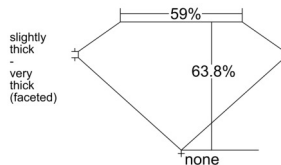

GIA®

FACSIMILE

GIA REPORT 1543407667

Verify this report at GIA.edu

GIA NATURAL DIAMOND DOSSIER®

January 09, 2026
GIA Report Number 1543407667
Shape and Cutting Style ..... Heart Brilliant
Measurements ..... 5.21 x 6.06 x 3.86 mm

GRADING RESULTS

Carat Weight ..... 0.70 carat
Color Grade ..... H
Clarity Grade VS1

ADDITIONAL GRADING INFORMATION

Polish ..... Very Good
Symmetry ..... Excellent
Fluorescence ..... None
Clarity Characteristics ..... Crystal, Pinpoint
Inscription(s): GIA 1543407667

PROPORTIONS

Profile not to actual proportions

GRADING SCALES

GIA COLOR SCALE		GIA CLARITY SCALE			
COLORLESS	D	VERY VERY SLIGHTLY INCLUDED	FLAWLESS		
	E		INTERNALLY FLAWLESS		
	F	VERY SLIGHTLY INCLUDED	VVS₁		
	G		VVS₂		
	H		VS₁		
	NEAR COLORLESS	I	SLIGHTLY INCLUDED	VS₂	
		J		SI₁	
		FAINT	K	INCLUDED	SI₂
			L		I₁
			M		I₂
VERT LIGHT			N	INCLUDED	I₃
			O		
			P		
	Q				
LIGHT	R				
	S				
	T				
	U				
	V				
	Z