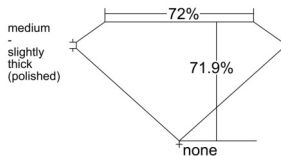

GIA®

FACSIMILE

GIA REPORT 1543406474

Verify this report at GIA.edu

GIA NATURAL DIAMOND DOSSIER®

January 09, 2026
GIA Report Number 1543406474
Shape and Cutting Style ..... Square Modified Brilliant
Measurements ..... 4.64 x 4.57 x 3.29 mm

GRADING RESULTS

Carat Weight ..... 0.55 carat
Color Grade ..... D
Clarity Grade VS2

ADDITIONAL GRADING INFORMATION

Polish ..... Excellent
Symmetry ..... Very Good
Fluorescence ..... None
Clarity Characteristics ..... Crystal, Cloud, Feather
Inscription(s): GIA 1543406474

PROPORTIONS

Profile not to actual proportions

GRADING SCALES

GIA COLOR SCALE		GIA CLARITY SCALE			
COLORLESS	D	VERY VERY SLIGHTLY INCLUDED	FLAWLESS		
	E		INTERNALLY FLAWLESS		
	F	VERY SLIGHTLY INCLUDED	VVS₁		
	G		VVS₂		
	H		VS₁		
	NEAR COLORLESS	I	SLIGHTLY INCLUDED	VS₂	
		J		SI₁	
		FAINT	K	INCLUDED	SI₂
			L		I₁
			M		I₂
VERT LIGHT	N	LIGHT	I₃		
	O				
	P				
	Q				
	R