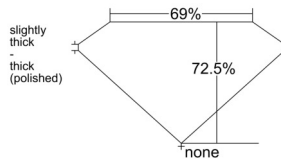

GIA®

FACSIMILE

GIA REPORT 1543406473

Verify this report at GIA.edu

GIA NATURAL DIAMOND DOSSIER®

January 09, 2026
GIA Report Number **1543406473**
Shape and Cutting Style ..... **Square Modified Brilliant**
Measurements ..... **4.93 x 4.86 x 3.52 mm**

GRADING RESULTS

Carat Weight ..... **0.70 carat**
Color Grade ..... **E**
Clarity Grade **S11**

ADDITIONAL GRADING INFORMATION

Polish ..... **Excellent**
Symmetry ..... **Very Good**
Fluorescence ..... **None**
Clarity Characteristics ..... **Feather, Cloud**
Inscription(s): GIA 1543406473

PROPORTIONS

Profile not to actual proportions

GRADING SCALES

GIA COLOR SCALE		GIA CLARITY SCALE			
COLORLESS	D	VERY VERY SLIGHTLY INCLUDED	FLAWLESS		
	E		INTERNALLY FLAWLESS		
	F		VVS₁		
	G		VVS₂		
	NEAR COLORLESS	H	VERY SLIGHTLY INCLUDED	VS₁	
		I		VS₂	
		FAINT	J	SLIGHTLY INCLUDED	S1₁
			K		S1₂
	L		I₁		
	M		I₂		
N	I₃				
P					
VERT LIGHT	Q	INCLUDED			
	R				
	S				
	T				
	U				
	V				
LIGHT	W				
	X				
	Y				
	Z