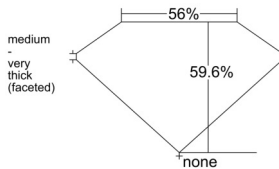

GIA®

FACSIMILE

GIA REPORT 1543404783

Verify this report at GIA.edu

GIA NATURAL DIAMOND DOSSIER®

January 08, 2026
GIA Report Number 1543404783
Shape and Cutting Style ..... Heart Brilliant
Measurements ..... 5.26 x 6.08 x 3.62 mm

GRADING RESULTS

Carat Weight ..... 0.70 carat
Color Grade ..... H
Clarity Grade VS2

ADDITIONAL GRADING INFORMATION

Polish ..... Excellent
Symmetry ..... Excellent
Fluorescence ..... Faint
Clarity Characteristics ..... Crystal
Inscription(s): GIA 1543404783

PROPORTIONS

Profile not to actual proportions

GRADING SCALES

GIA COLOR SCALE		GIA CLARITY SCALE	
COLORLESS	D	VERY VERY SLIGHTLY INCLUDED	FLAWLESS
	E		INTERNALLY FLAWLESS
	F		VVS₁
	G		VVS₂
	H		VS₁
	I		VS₂
	J		SI₁
	K		SI₂
	L		I₁
	M		I₂
NEAR COLORLESS	N	SLIGHTLY INCLUDED	I₃
	O		
	P		
	Q		
FAINT	R	INCLUDED	
	S		
	T		
	U		
VERY LIGHT	V		
	W		
	X		
	Y		
LIGHT	Z