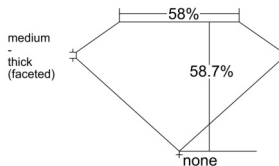

GIA®

FACSIMILE

GIA REPORT 1543400419

Verify this report at GIA.edu

GIA NATURAL DIAMOND DOSSIER®

January 08, 2026
GIA Report Number 1543400419
Shape and Cutting Style ..... Heart Brilliant
Measurements ..... 5.64 x 6.53 x 3.83 mm

GRADING RESULTS

Carat Weight ..... 0.82 carat
Color Grade ..... F
Clarity Grade VS1

ADDITIONAL GRADING INFORMATION

Polish ..... Excellent
Symmetry ..... Very Good
Fluorescence ..... None
Clarity Characteristics..... Cloud, Crystal, Needle, Pinpoint
Inscription(s): GIA 1543400419

PROPORTIONS

Profile not to actual proportions

GRADING SCALES

GIA COLOR SCALE		GIA CLARITY SCALE			
COLORLESS	D	VERY VERY SLIGHTLY INCLUDED	FLAWLESS		
	E		INTERNALLY FLAWLESS		
	F	VERY SLIGHTLY INCLUDED	VVS₁		
	G		VVS₂		
	H		VS₁		
	NEAR COLORLESS	I	SLIGHTLY INCLUDED	VS₂	
		J		SI₁	
		FAINT	K	INCLUDED	SI₂
			L		I₁
			M		I₂
VERT LIGHT	N	INCLUDED	I₃		
	O				
	P				
	Q				
	R				
LIGHT	S				
	T				
	U				
	V				
	W				
X					
Y					
Z