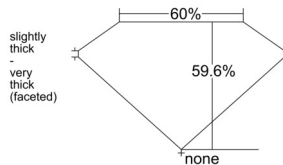

GIA®

FACSIMILE

GIA REPORT 1543398026

Verify this report at GIA.edu

GIA NATURAL DIAMOND DOSSIER®

January 08, 2026
GIA Report Number 1543398026
Shape and Cutting Style ..... Heart Brilliant
Measurements ..... 5.53 x 6.18 x 3.69 mm

GRADING RESULTS

Carat Weight ..... 0.73 carat
Color Grade L
Clarity Grade VVS2

ADDITIONAL GRADING INFORMATION

Polish ..... Excellent
Symmetry ..... Excellent
Fluorescence ..... None
Clarity Characteristics ..... Cloud, Feather, Pinpoint
Inscription(s): GIA 1543398026

PROPORTIONS

Profile not to actual proportions

GRADING SCALES

GIA COLOR SCALE		GIA CLARITY SCALE			
COLORLESS	D	VERY VERY SLIGHTLY INCLUDED	FLAWLESS		
	E		INTERNALLY FLAWLESS		
	F		VVS₁		
	NEAR COLORLESS	G	VERY SLIGHTLY INCLUDED	VVS₂	
		H		VS₁	
		FAINT	I	SLIGHTLY INCLUDED	VS₂
			J		SI₁
	K		SI₂		
	VERT LIGHT		L	INCLUDED	I₁
			M		I₂
N			I₃		
LIGHT		O			
		P			
		Q			
		R			
	S				
	T				
	U				
	V				
	W				
	X				
	Y				
	Z