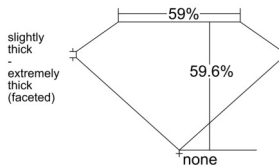

GIA®

FACSIMILE

GIA REPORT 1543397821

Verify this report at GIA.edu

GIA NATURAL DIAMOND DOSSIER®

January 08, 2026
GIA Report Number 1543397821
Shape and Cutting Style ..... Heart Brilliant
Measurements ..... 5.22 x 6.18 x 3.68 mm

GRADING RESULTS

Carat Weight ..... 0.71 carat
Color Grade I
Clarity Grade VS1

ADDITIONAL GRADING INFORMATION

Polish ..... Excellent
Symmetry ..... Excellent
Fluorescence ..... None
Clarity Characteristics..... Crystal, Cloud, Feather, Needle
Inscription(s): GIA 1543397821

PROPORTIONS

Profile not to actual proportions

GRADING SCALES

GIA COLOR SCALE		GIA CLARITY SCALE			
COLORLESS	D	VERY VERY SLIGHTLY INCLUDED	FLAWLESS		
	E		INTERNALLY FLAWLESS		
	F	VERY SLIGHTLY INCLUDED	VVS₁		
	G		VVS₂		
	H		VS₁		
	NEAR COLORLESS	I	SLIGHTLY INCLUDED	VS₂	
		J		SI₁	
		FAINT	K	INCLUDED	SI₂
			L		I₁
			M		I₂
VERT LIGHT	N	LIGHT	I₃		
	O				
	P				
	Q				
	R