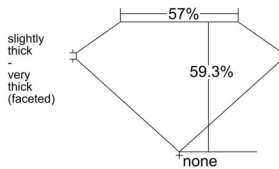

GIA®

FACSIMILE

GIA REPORT 1543396966

Verify this report at GIA.edu

GIA NATURAL DIAMOND DOSSIER®

January 07, 2026
GIA Report Number 1543396966
Shape and Cutting Style ..... Heart Brilliant
Measurements ..... 5.19 x 6.14 x 3.65 mm

GRADING RESULTS

Carat Weight ..... 0.71 carat
Color Grade ..... D
Clarity Grade VVS2

ADDITIONAL GRADING INFORMATION

Polish ..... Excellent
Symmetry ..... Excellent
Fluorescence ..... None
Clarity Characteristics ..... Cloud, Pinpoint, Feather
Inscription(s): GIA 1543396966

PROPORTIONS

Profile not to actual proportions

GRADING SCALES

GIA COLOR SCALE		GIA CLARITY SCALE			
COLORLESS	D	VERY VERY SLIGHTLY INCLUDED	FLAWLESS		
	E		INTERNALLY FLAWLESS		
	F	VERY SLIGHTLY INCLUDED	VVS₁		
	G		VVS₂		
	H		VS₁		
	NEAR COLORLESS	I	SLIGHTLY INCLUDED	VS₂	
		J		SI₁	
		FAINT	K	INCLUDED	SI₂
			L		I₁
			M		I₂
VERTICALLY LIGHT	N	INCLUDED	I₃		
	O				
	P				
	Q				
	R				
LIGHT	S				
	T				
	U				
	V				
	W				
	X				
	Y				
	Z