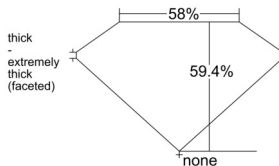

GIA®

FACSIMILE

GIA REPORT 1543396957

Verify this report at GIA.edu

GIA NATURAL DIAMOND DOSSIER®

January 07, 2026
GIA Report Number 1543396957
Shape and Cutting Style ..... Heart Brilliant
Measurements ..... 5.83 x 6.66 x 3.95 mm

GRADING RESULTS

Carat Weight ..... 0.93 carat
Color Grade ..... H
Clarity Grade VVS2

ADDITIONAL GRADING INFORMATION

Polish ..... Excellent
Symmetry ..... Very Good
Fluorescence ..... None
Clarity Characteristics ..... Feather, Pinpoint
Inscription(s): GIA 1543396957

PROPORTIONS

Profile not to actual proportions

GRADING SCALES

GIA COLOR SCALE		GIA CLARITY SCALE	
COLORLESS	D	VERY VERY SLIGHTLY INCLUDED	FLAWLESS
	E		INTERNALLY FLAWLESS
	F		VVS₁
	G		VVS₂
	H		VS₁
	I		VS₂
	J		SI₁
	K		SI₂
	L		I₁
	M		I₂
NEAR COLORLESS	N	SLIGHTLY INCLUDED	I₃
	O		
	P		
	Q		
FAINT	R		
	S		
	T		
	U		
VERT LIGHT	V		
	W		
	X		
	Y		
LIGHT	Z