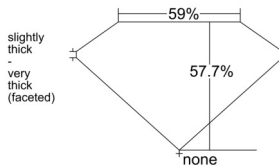

GIA®

FACSIMILE

GIA REPORT 1543396756

Verify this report at GIA.edu

GIA NATURAL DIAMOND DOSSIER®

January 08, 2026
GIA Report Number 1543396756
Shape and Cutting Style ..... Heart Brilliant
Measurements ..... 5.71 x 6.48 x 3.74 mm

GRADING RESULTS

Carat Weight ..... 0.83 carat
Color Grade ..... J
Clarity Grade VVS1

ADDITIONAL GRADING INFORMATION

Polish ..... Excellent
Symmetry ..... Excellent
Fluorescence ..... None
Clarity Characteristics ..... Feather, Cavity
Inscription(s): GIA 1543396756

PROPORTIONS

Profile not to actual proportions

GRADING SCALES

GIA COLOR SCALE		GIA CLARITY SCALE			
COLORLESS	D	VERY VERY SLIGHTLY INCLUDED	FLAWLESS		
	E		INTERNALLY FLAWLESS		
	F	VERY SLIGHTLY INCLUDED	VVS₁		
	G		VVS₂		
	H		VS₁		
	NEAR COLORLESS	I	SLIGHTLY INCLUDED	VS₂	
		J		SI₁	
		FAINT	K	INCLUDED	SI₂
			L		I₁
			M		I₂
VERT LIGHT	N	LIGHT	I₃		
	O				
	P				
	Q				
	R