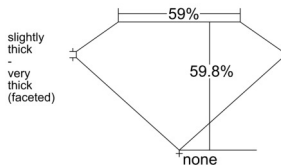

GIA®

FACSIMILE

GIA REPORT 1543395911

Verify this report at GIA.edu

GIA NATURAL DIAMOND DOSSIER®

January 07, 2026
GIA Report Number 1543395911
Shape and Cutting Style ..... Heart Brilliant
Measurements ..... 4.75 x 5.63 x 3.37 mm

GRADING RESULTS

Carat Weight ..... 0.50 carat
Color Grade ..... K
Clarity Grade ..... Internally Flawless

ADDITIONAL GRADING INFORMATION

Polish ..... Very Good
Symmetry ..... Excellent
Fluorescence ..... None
Clarity Characteristics ..... Minor Details of Polish
Inscription(s): GIA 1543395911

PROPORTIONS

Profile not to actual proportions

GRADING SCALES

GIA COLOR SCALE		GIA CLARITY SCALE			
COLORLESS	D	VERY VERY SLIGHTLY INCLUDED	FLAWLESS		
	E		INTERNALLY FLAWLESS		
	F		VVS₁		
	NEAR COLORLESS	G	VERY SLIGHTLY INCLUDED	VVS₂	
		H		VS₁	
		FAINT	I	SLIGHTLY INCLUDED	VS₂
			J		SI₁
			K		SI₂
	LIGHT	L	INCLUDED	I₁	
		M		I₂	
N		I₃			
O					
P					
Q					
R