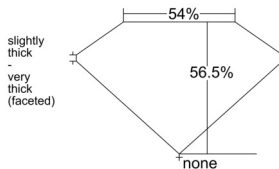

GIA®

FACSIMILE

GIA REPORT 1543391494

Verify this report at GIA.edu

GIA NATURAL DIAMOND DOSSIER®

January 07, 2026
GIA Report Number 1543391494
Shape and Cutting Style ..... Heart Brilliant
Measurements ..... 5.20 x 5.81 x 3.28 mm

GRADING RESULTS

Carat Weight ..... 0.60 carat
Color Grade ..... H
Clarity Grade VVS1

ADDITIONAL GRADING INFORMATION

Polish ..... Excellent
Symmetry ..... Very Good
Fluorescence ..... Strong Blue
Clarity Characteristics..... Pinpoint, Cavity, Feather, Surface
Graining

Inscription(s): GIA 1543391494

PROPORTIONS

Profile not to actual proportions

GRADING SCALES

GIA COLOR SCALE		GIA CLARITY SCALE				
COLORLESS	D	VERY VERY SLIGHTLY INCLUDED	FLAWLESS			
	E		INTERNALLY FLAWLESS			
	F		VVS₁			
	NEAR COLORLESS	G	VERY SLIGHTLY INCLUDED	VVS₂		
		H		VS₁		
		FAINT	I	SLIGHTLY INCLUDED	VS₂	
			J		SI₁	
			LIGHT	K	INCLUDED	SI₂
	L	I₁				
	M	I₂				
N	NOT GRADED	I₃				
O						
P						
Q						
R						
S						
T						
U						
V						
W						
X						
Y						
Z