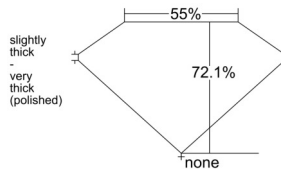

GIA®

FACSIMILE

GIA REPORT 1543387131

Verify this report at GIA.edu

GIA NATURAL DIAMOND DOSSIER®

January 07, 2026
GIA Report Number 1543387131
Shape and Cutting Style . Cut-Cornered Square Modified Brilliant
Measurements ..... 5.02 x 5.00 x 3.61 mm

GRADING RESULTS

Carat Weight ..... 0.70 carat
Color Grade ..... F
Clarity Grade S11

ADDITIONAL GRADING INFORMATION

Polish ..... Excellent
Symmetry ..... Excellent
Fluorescence ..... None
Clarity Characteristics..... Crystal, Cloud
Inscription(s): GIA 1543387131

PROPORTIONS

Profile not to actual proportions

GRADING SCALES

GIA COLOR SCALE		GIA CLARITY SCALE	
COLORLESS	D	VERY VERY SLIGHTLY INCLUDED	FLAWLESS
	E		INTERNALLY FLAWLESS
	F		VVS₁
	G		VVS₂
	H		VS₁
	I		VS₂
	J		SI₁
	K		SI₂
	L		I₁
	M		I₂
NEAR COLORLESS	N	SLIGHTLY INCLUDED	I₃
	O		
	P		
	Q		
FAINT	R		
	S		
	T		
	U		
VERT LIGHT	V		
	W		
	X		
	Y		
LIGHT	Z