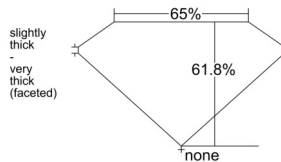

GIA®

FACSIMILE

GIA REPORT 1543379786

Verify this report at GIA.edu

GIA NATURAL DIAMOND DOSSIER®

January 06, 2026
GIA Report Number 1543379786
Shape and Cutting Style ..... Oval Brilliant
Measurements ..... 6.99 x 5.06 x 3.12 mm

GRADING RESULTS

Carat Weight ..... 0.70 carat
Color Grade ..... E
Clarity Grade VS1

ADDITIONAL GRADING INFORMATION

Polish ..... Excellent
Symmetry ..... Very Good
Fluorescence ..... Strong Blue
Clarity Characteristics..... Feather, Indented Natural, Cloud,
Pinpoint

Inscription(s): GIA 1543379786

PROPORTIONS

Profile not to actual proportions

GRADING SCALES

GIA COLOR SCALE		GIA CLARITY SCALE			
COLORLESS	D	VERY VERY SLIGHTLY INCLUDED	FLAWLESS		
	E		INTERNALLY FLAWLESS		
	F	VERY SLIGHTLY INCLUDED	VVS₁		
	G		VVS₂		
	H		VS₁		
	NEAR COLORLESS	I	SLIGHTLY INCLUDED	VS₂	
		J		SI₁	
		FAINT	K	INCLUDED	SI₂
			L		I₁
			M		I₂
VERT LIGHT	N	LIGHT	I₃		
	O				
	P				
	Q				
	R