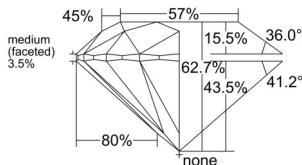

GIA®

FACSIMILE

GIA REPORT 1543348480

Verify this report at GIA.edu

GIA NATURAL DIAMOND DOSSIER®

January 01, 2026
GIA Report Number 1543348480
Shape and Cutting Style ..... Round Brilliant
Measurements ..... 5.64 - 5.69 x 3.55 mm

GRADING RESULTS

Carat Weight ..... 0.70 carat
Color Grade ..... E
Clarity Grade S11
Cut Grade ..... Excellent

ADDITIONAL GRADING INFORMATION

Polish ..... Excellent
Symmetry ..... Excellent
Fluorescence ..... None
Clarity Characteristics ..... Crystal, Cloud
Inscription(s): GIA 1543348480

PROPORTIONS

Profile to actual proportions

GRADING SCALES

GIA COLOR SCALE	GIA CLARITY SCALE	GIA CUT SCALE	
D	FLAWLESS	EXCELLENT	
E	INTERNALLY FLAWLESS		
F		VVS₁	VERY GOOD
G	VVS₂		
H	VS₁	GOOD	
I	VS₂		
J	S1₁	FAIR	
K	S1₂		
L	I₁	POOR	
M	I₂		
N	I₃		
O			
P			
Q			
R			
S			
T			
U			
V			
W			
X			
Y			
Z