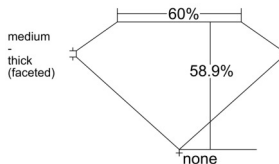

GIA®

FACSIMILE

GIA REPORT 1543348428

Verify this report at GIA.edu

GIA NATURAL DIAMOND DOSSIER®

January 01, 2026
GIA Report Number 1543348428
Shape and Cutting Style ..... Heart Brilliant
Measurements ..... 5.66 x 6.17 x 3.63 mm

GRADING RESULTS

Carat Weight ..... 0.71 carat
Color Grade ..... J
Clarity Grade VVS2

ADDITIONAL GRADING INFORMATION

Polish ..... Excellent
Symmetry ..... Very Good
Fluorescence ..... Faint
Clarity Characteristics ..... Pinpoint
Inscription(s): GIA 1543348428

PROPORTIONS

Profile not to actual proportions

GRADING SCALES

GIA COLOR SCALE		GIA CLARITY SCALE			
COLORLESS	D	VERY VERY SLIGHTLY INCLUDED	FLAWLESS		
	E		INTERNALLY FLAWLESS		
	F	VERY SLIGHTLY INCLUDED	VVS₁		
	G		VVS₂		
	H		VS₁		
	NEAR COLORLESS	I	SLIGHTLY INCLUDED	VS₂	
		J		SI₁	
		FAINT	K	INCLUDED	SI₂
			L		I₁
			M		I₂
VERT LIGHT	N	INCLUDED	I₃		
	O				
	P				
	Q				
	R				
	S				
	T				
LIGHT	U				
	V				
	W				
	X				
Y					
Z