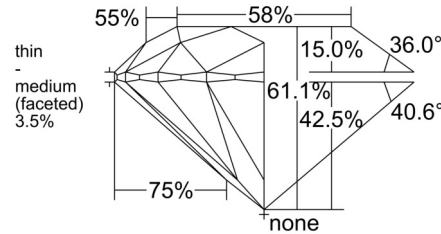

GIA REPORT
1543338238

Verify this report at GIA.edu

FACSIMILE

This is a digital representation of the original GIA Report. This representation might not be accepted in lieu of the original GIA Report in certain circumstances. The original GIA Report includes certain security features which are not reproducible on this facsimile.

GIA NATURAL DIAMOND GRADING REPORT

December 30, 2025
GIA Report Number 1543338238
Shape and Cutting Style ..... Round Brilliant
Measurements ..... 6.41 - 6.44 x 3.93 mm

GRADING RESULTS

Carat Weight ..... 1.00 carat
Color Grade ..... D
Clarity Grade VS1
Cut Grade ..... Excellent

ADDITIONAL GRADING INFORMATION

Polish ..... Excellent
Symmetry ..... Excellent
Fluorescence ..... None
Inscription(s): GIA 1543338238
Comments: Additional pinpoints are not shown.

PROPORTIONS

Profile to actual proportions