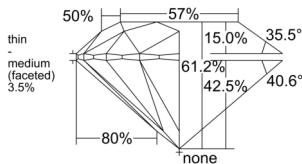

GIA®

FACSIMILE

GIA REPORT 1543337881

Verify this report at GIA.edu

GIA NATURAL DIAMOND DOSSIER®

December 30, 2025
GIA Report Number 1543337881
Shape and Cutting Style ..... Round Brilliant
Measurements ..... 4.59 - 4.61 x 2.82 mm

GRADING RESULTS

Carat Weight ..... 0.36 carat
Color Grade ..... K, Faint Brown
Clarity Grade VS1
Cut Grade ..... Excellent

ADDITIONAL GRADING INFORMATION

Polish ..... Excellent
Symmetry ..... Excellent
Fluorescence ..... None
Clarity Characteristics ..... Crystal, Pinpoint
Inscription(s): GIA 1543337881

PROPORTIONS

GRADING SCALES

GIA COLOR SCALE	GIA CLARITY SCALE	GIA CUT SCALE
COLORLESS	FLAWLESS	EXCELLENT
D	INTERNALLY FLAWLESS	
E	VVS₁	VERY GOOD
F		
G	VVS₂	
H	VS₁	GOOD
I		
J	VS₂	
K	SI₁	FAIR
L		
M	SI₂	
N	I₁	POOR
O		
P	I₂	
Q	I₃	
R		
S		
T		
U		
V		
W		
X		
Y		
Z