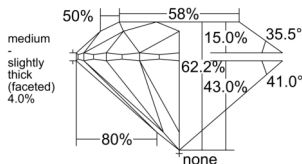

GIA®

FACSIMILE

GIA REPORT

1543334184

Verify this report at GIA.edu

GIA NATURAL DIAMOND DOSSIER®

December 30, 2025
GIA Report Number 1543334184
Shape and Cutting Style ..... Round Brilliant
Measurements ..... 5.50 - 5.54 x 3.43 mm

GRADING RESULTS

Carat Weight ..... 0.65 carat
Color Grade ..... F
Clarity Grade VVS1
Cut Grade ..... Excellent

ADDITIONAL GRADING INFORMATION

Polish ..... Excellent
Symmetry ..... Excellent
Fluorescence ..... Medium Blue
Clarity Characteristics ..... Pinpoint, Feather
Inscription(s): GIA 1543334184

PROPORTIONS

Profile to actual proportions

GRADING SCALES

GIA COLOR SCALE

COLORESS	D
	E
	F
	G
	H
	I
	J
NEAR COLORESS	K
	L
FAIN	M
	N
	O
	P
VERY LIGHT	Q
	R
	S
	T
	U
	V
	W
	X
	Y
LIGHT	Z

GIA CLARITY SCALE

	FLAWLESS
	INTERNALLY FLAWLESS
VERY VERY SLIGHTLY INCLUDED	VVS₁
	VVS₂
VERY SLIGHTLY INCLUDED	VS₁
	VS₂
SLIGHTLY INCLUDED	SI₁
	SI₂
	I₁
	I₂
INCLUDED	I₃

GIA CUT SCALE

	EXCELLENT
	VERY GOOD
	GOOD
	FAIR
	POOR