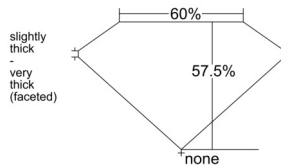

GIA®

FACSIMILE

GIA REPORT 1543330054

Verify this report at GIA.edu

GIA NATURAL DIAMOND DOSSIER®

December 31, 2025
GIA Report Number 1543330054
Shape and Cutting Style ..... Heart Brilliant
Measurements ..... 4.55 x 5.13 x 2.95 mm

GRADING RESULTS

Carat Weight ..... 0.41 carat
Color Grade ..... D
Clarity Grade VS2

ADDITIONAL GRADING INFORMATION

Polish ..... Excellent
Symmetry ..... Very Good
Fluorescence ..... None
Clarity Characteristics ..... Feather
Inscription(s): GIA 1543330054

PROPORTIONS

Profile not to actual proportions

GRADING SCALES

GIA COLOR SCALE		GIA CLARITY SCALE			
COLORLESS	D	VERY VERY SLIGHTLY INCLUDED	FLAWLESS		
	E		INTERNALLY FLAWLESS		
	F	VERY SLIGHTLY INCLUDED	VVS₁		
	G		VVS₂		
	H		VS₁		
	NEAR COLORLESS	I	SLIGHTLY INCLUDED	VS₂	
		J		SI₁	
		FAINT	K	INCLUDED	SI₂
			L		I₁
			M		I₂
VERTICALLY LIGHT	N	INCLUDED	I₃		
	O				
	P				
	Q				
	R				
LIGHT	S				
	T				
	U				
	V				
	W				
	Z