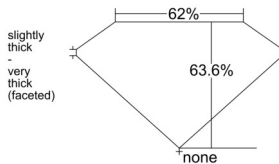

GIA®

FACSIMILE

GIA REPORT 1543328493

Verify this report at GIA.edu

GIA NATURAL DIAMOND DOSSIER®

December 27, 2025
GIA Report Number 1543328493
Shape and Cutting Style ..... Heart Brilliant
Measurements ..... 5.37 x 5.96 x 3.79 mm

GRADING RESULTS

Carat Weight ..... 0.70 carat
Color Grade ..... F
Clarity Grade VS2

ADDITIONAL GRADING INFORMATION

Polish ..... Excellent
Symmetry ..... Excellent
Fluorescence ..... Faint
Clarity Characteristics ..... Crystal, Feather
Inscription(s): GIA 1543328493

PROPORTIONS

Profile not to actual proportions

GRADING SCALES

GIA COLOR SCALE		GIA CLARITY SCALE	
COLORLESS	D	VERY VERY SLIGHTLY INCLUDED	FLAWLESS
	E		INTERNALLY FLAWLESS
	F		VVS₁
	G		VVS₂
	H		VS₁
	I		VS₂
	J		SI₁
	K		SI₂
	L		I₁
	M		I₂
NEAR COLORLESS	N	SLIGHTLY INCLUDED	I₃
	O		
	P		
	Q		
FAINT	R		
	S		
	T		
	U		
VERT LIGHT	V		
	W		
	X		
	Y		
LIGHT	Z