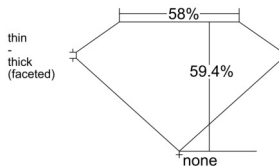

GIA®

FACSIMILE

GIA REPORT 1543326602

Verify this report at GIA.edu

GIA NATURAL DIAMOND DOSSIER®

December 29, 2025
GIA Report Number 1543326602
Shape and Cutting Style ..... Heart Brilliant
Measurements ..... 5.28 x 6.18 x 3.67 mm

GRADING RESULTS

Carat Weight ..... 0.70 carat
Color Grade ..... K
Clarity Grade VS1

ADDITIONAL GRADING INFORMATION

Polish ..... Excellent
Symmetry ..... Very Good
Fluorescence ..... None
Clarity Characteristics..... Crystal, Needle, Cloud, Pinpoint
Inscription(s): GIA 1543326602

PROPORTIONS

Profile not to actual proportions

GRADING SCALES

GIA COLOR SCALE		GIA CLARITY SCALE			
COLORLESS	D	VERY VERY SLIGHTLY INCLUDED	FLAWLESS		
	E		INTERNALLY FLAWLESS		
	F	VERY SLIGHTLY INCLUDED	VVS₁		
	G		VVS₂		
	H		VS₁		
	NEAR COLORLESS	I	SLIGHTLY INCLUDED	VS₂	
		J		SI₁	
		FAINT	K	INCLUDED	SI₂
			L		I₁
			M		I₂
VERT LIGHT	N	Z	I₃		
	O				
	P				
	Q				
	R				
LIGHT	S				
	T				
	U				
	V				
	W				
X					
Y					
Z