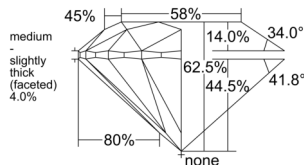

GIA®

FACSIMILE

GIA REPORT 1543325584

Verify this report at GIA.edu

GIA NATURAL DIAMOND DOSSIER®

December 29, 2025
GIA Report Number 1543325584
Shape and Cutting Style ..... Round Brilliant
Measurements ..... 3.63 - 3.66 x 2.27 mm

GRADING RESULTS

Carat Weight ..... 0.18 carat
Color Grade ..... G
Clarity Grade VVS1
Cut Grade ..... Excellent

ADDITIONAL GRADING INFORMATION

Polish ..... Excellent
Symmetry ..... Excellent
Fluorescence ..... Faint
Clarity Characteristics ..... Pinpoint
Inscription(s): GIA 1543325584

PROPORTIONS

Profile to actual proportions

GRADING SCALES

GIA COLOR SCALE

COLORLESS	D
	E
	F
	G
	H
	I
NEAR COLORLESS	J
	K
	L
FAIN	M
	N
	O
	P
VERY LIGHT	Q
	R
	S
	T
	U
	V
LIGHT	W
	X
	Y
	Z

GIA CLARITY SCALE

FLAWLESS	INTERNAL FLAWLESS	
		FLAWLESS
VERY VERY SLIGHTLY INCLUDED	VVS₁	
	VVS₂	
VERY SLIGHTLY INCLUDED	VS₁	
	VS₂	
SLIGHTLY INCLUDED	SI₁	
	SI₂	
INCLUDED	I₁	
	I₂	
	I₃	

GIA CUT SCALE

EXCELLENT
VERY GOOD
GOOD
FAIR
POOR