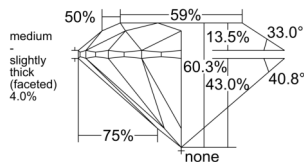

GIA®

FACSIMILE

GIA REPORT 1543307683

Verify this report at GIA.edu

GIA NATURAL DIAMOND DOSSIER®

December 25, 2025
GIA Report Number 1543307683
Shape and Cutting Style ..... Round Brilliant
Measurements ..... 5.14 - 5.17 x 3.11 mm

GRADING RESULTS

Carat Weight ..... 0.50 carat
Color Grade ..... G
Clarity Grade VVS2
Cut Grade ..... Excellent

ADDITIONAL GRADING INFORMATION

Polish ..... Excellent
Symmetry ..... Excellent
Fluorescence ..... Medium Blue
Clarity Characteristics..... Pinpoint, Feather, Cloud, Internal Graining

Inscription(s): GIA 1543307683

PROPORTIONS

Profile to actual proportions

GRADING SCALES

GIA COLOR SCALE	GIA CLARITY SCALE	GIA CUT SCALE	
D	FLAWLESS	EXCELLENT	
E	INTERNALLY FLAWLESS		
F		VVS₁	VERY GOOD
G	VVS₂		
H	VS₁	GOOD	
I	VS₂		
J	SI₁	FAIR	
K	SI₂		
L	I₁	POOR	
M			
N			
O	I₂		
P			
Q			
R	I₃		
S			
T			
U			
V			
W			
X			
Y			
Z