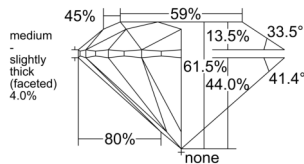

GIA®

FACSIMILE

GIA REPORT 1543301291

Verify this report at GIA.edu

GIA NATURAL DIAMOND DOSSIER®

December 24, 2025
GIA Report Number 1543301291
Shape and Cutting Style ..... Round Brilliant
Measurements ..... 5.28 - 5.32 x 3.26 mm

GRADING RESULTS

Carat Weight ..... 0.56 carat
Color Grade ..... G
Clarity Grade VS1
Cut Grade ..... Excellent

ADDITIONAL GRADING INFORMATION

Polish ..... Excellent
Symmetry ..... Excellent
Fluorescence ..... Faint
Clarity Characteristics ..... Crystal, Cloud, Pinpoint
Inspection(s): GIA 1543301291

PROPORTIONS

Profile to actual proportions

GRADING SCALES

GIA COLOR SCALE	GIA CLARITY SCALE	GIA CUT SCALE	
D	FLAWLESS	EXCELLENT	
E	INTERNALLY FLAWLESS		
F		VVS₁	VERY GOOD
G	VVS₂		
H	VS₁	GOOD	
I	VS₂		
J	SI₁	FAIR	
K	SI₂		
L	I₁	POOR	
M	I₂		
N	I₃		
O			
P			
Q			
R			
S			
T			
U			
V			
W			
X			
Y			
Z