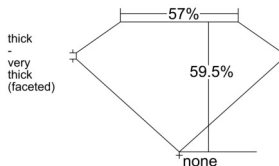

GIA®

FACSIMILE

GIA REPORT 1543289987

Verify this report at GIA.edu

GIA NATURAL DIAMOND DOSSIER®

December 24, 2025
GIA Report Number 1543289987
Shape and Cutting Style ..... Heart Brilliant
Measurements ..... 5.18 x 6.10 x 3.63 mm

GRADING RESULTS

Carat Weight ..... 0.70 carat
Color Grade ..... F
Clarity Grade VS2

ADDITIONAL GRADING INFORMATION

Polish ..... Excellent
Symmetry ..... Very Good
Fluorescence ..... None
Clarity Characteristics ..... Crystal
Inscription(s): GIA 1543289987

PROPORTIONS

Profile not to actual proportions

GRADING SCALES

GIA COLOR SCALE		GIA CLARITY SCALE			
COLORLESS	D	VERY VERY SLIGHTLY INCLUDED	FLAWLESS		
	E		INTERNALLY FLAWLESS		
	F	VERY SLIGHTLY INCLUDED	VVS₁		
	G		VVS₂		
	H		VS₁		
	NEAR COLORLESS	I	SLIGHTLY INCLUDED	VS₂	
		J		SI₁	
		FAINT	K	INCLUDED	SI₂
			L		I₁
			M		I₂
VERT LIGHT	N	LIGHT	I₃		
	O				
	P				
	Q				
	R