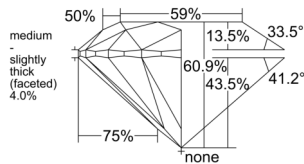

GIA®

FACSIMILE

GIA REPORT 1543285308

Verify this report at GIA.edu

GIA NATURAL DIAMOND DOSSIER®

December 23, 2025
GIA Report Number 1543285308
Shape and Cutting Style ..... Round Brilliant
Measurements ..... 5.21 - 5.24 x 3.18 mm

GRADING RESULTS

Carat Weight ..... 0.53 carat
Color Grade ..... G
Clarity Grade VS1
Cut Grade ..... Excellent

ADDITIONAL GRADING INFORMATION

Polish ..... Excellent
Symmetry ..... Excellent
Fluorescence ..... None
Clarity Characteristics ..... Feather, Needle, Pinpoint
Inscription(s): GIA 1543285308

PROPORTIONS

Profile to actual proportions