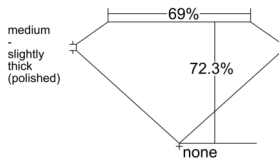

GIA®

FACSIMILE

GIA REPORT 1543284310

Verify this report at GIA.edu

GIA NATURAL DIAMOND DOSSIER®

December 23, 2025
GIA Report Number 1543284310
Shape and Cutting Style ..... **Square Modified Brilliant**
Measurements ..... 5.11 x 5.09 x 3.68 mm

GRADING RESULTS

Carat Weight ..... 0.83 carat
Color Grade ..... H
Clarity Grade VS2

ADDITIONAL GRADING INFORMATION

Polish ..... Excellent
Symmetry ..... Very Good
Fluorescence ..... None
Clarity Characteristics ..... Cloud
Inscription(s): GIA 1543284310

PROPORTIONS

Profile not to actual proportions

GRADING SCALES

GIA COLOR SCALE		GIA CLARITY SCALE			
COLORLESS	D	VERY VERY SLIGHTLY INCLUDED	FLAWLESS		
	E		INTERNALLY FLAWLESS		
	F		VVS₁		
	G		VVS₂		
	NEAR COLORLESS	H	VERY SLIGHTLY INCLUDED	VS₁	
		I		VS₂	
		FAINT	J	SLIGHTLY INCLUDED	SI₁
			K		SI₂
	L		I₁		
	VERT LIGHT		M	INCLUDED	I₂
N			I₃		
O					
P					
LIGHT	Q				
	R				
	S				
	T				
	U				
	V				
W					
X					
Y					
Z