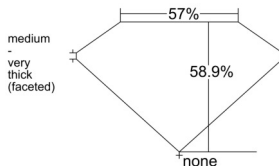

GIA®

FACSIMILE

GIA REPORT 1543271406

Verify this report at GIA.edu

GIA NATURAL DIAMOND DOSSIER®

December 19, 2025
GIA Report Number 1543271406
Shape and Cutting Style ..... Heart Brilliant
Measurements ..... 5.37 x 6.18 x 3.64 mm

GRADING RESULTS

Carat Weight ..... 0.70 carat
Color Grade I
Clarity Grade VVS2

ADDITIONAL GRADING INFORMATION

Polish ..... Very Good
Symmetry ..... Excellent
Fluorescence ..... Faint
Clarity Characteristics..... Cloud, Pinpoint, Internal Graining
Inscription(s): GIA 1543271406

PROPORTIONS

Profile not to actual proportions

GRADING SCALES

GIA COLOR SCALE		GIA CLARITY SCALE			
COLORLESS	D	VERY VERY SLIGHTLY INCLUDED	FLAWLESS		
	E		INTERNALLY FLAWLESS		
	F	VERY SLIGHTLY INCLUDED	VVS₁		
	G		VVS₂		
	H		VS₁		
	NEAR COLORLESS	I	SLIGHTLY INCLUDED	VS₂	
		J		SI₁	
		FAINT	K	INCLUDED	SI₂
			L		I₁
			M		I₂
VERT LIGHT	N	LIGHT	I₃		
	O				
	P				
	Q				
	R