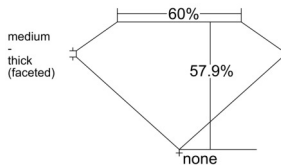

GIA®

FACSIMILE

GIA REPORT 1543271005

Verify this report at GIA.edu

GIA NATURAL DIAMOND DOSSIER®

December 19, 2025
GIA Report Number 1543271005
Shape and Cutting Style ..... Heart Brilliant
Measurements ..... 5.47 x 6.39 x 3.70 mm

GRADING RESULTS

Carat Weight ..... 0.70 carat
Color Grade ..... H
Clarity Grade VS2

ADDITIONAL GRADING INFORMATION

Polish ..... Very Good
Symmetry ..... Very Good
Fluorescence ..... None
Clarity Characteristics ..... Feather, Crystal
Inscription(s): GIA 1543271005

PROPORTIONS

Profile not to actual proportions

GRADING SCALES

GIA COLOR SCALE		GIA CLARITY SCALE			
COLORLESS	D	VERY VERY SLIGHTLY INCLUDED	FLAWLESS		
	E		INTERNALLY FLAWLESS		
	F	VERY SLIGHTLY INCLUDED	VVS₁		
	G		VVS₂		
	H		VS₁		
	NEAR COLORLESS	I	SLIGHTLY INCLUDED	VS₂	
		J		SI₁	
		FAINT	K	INCLUDED	SI₂
			L		I₁
			M		I₂
VERT LIGHT	N		INCLUDED	I₃	
	O				
	P				
	Q				
	R				
	S				
LIGHT	T				
	U				
	V				
	W				
	X				
Y					
Z