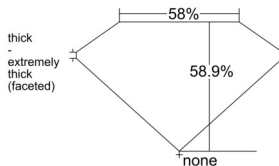

GIA®

FACSIMILE

GIA REPORT 1543261855

Verify this report at GIA.edu

GIA NATURAL DIAMOND DOSSIER®

December 18, 2025
GIA Report Number 1543261855
Shape and Cutting Style ..... Heart Brilliant
Measurements ..... 4.86 x 5.51 x 3.25 mm

GRADING RESULTS

Carat Weight ..... 0.53 carat
Color Grade ..... H
Clarity Grade VVS1

ADDITIONAL GRADING INFORMATION

Polish ..... Very Good
Symmetry ..... Very Good
Fluorescence ..... Medium Blue
Clarity Characteristics... Pinpoint, Feather, Cavity, Manufacturing Remnant

Inscription(s): GIA 1543261855

PROPORTIONS

Profile not to actual proportions

GRADING SCALES

GIA COLOR SCALE		GIA CLARITY SCALE	
COLORLESS	D	VERY VERY SLIGHTLY INCLUDED	FLAWLESS
	E		INTERNALLY FLAWLESS
	F		VVS₁
	G		VVS₂
	H		VS₁
	I		VS₂
	J		SI₁
	K		SI₂
	L		I₁
	M		I₂
NEAR COLORLESS	N	SLIGHTLY INCLUDED	I₃
	O		
	P		
	Q		
FAINT	R		
	S		
	T		
	U		
VERT LIGHT	V		
	W		
	X		
	Y		
LIGHT	Z