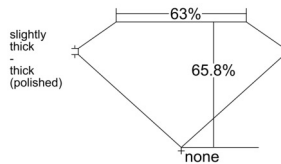

GIA®

FACSIMILE

GIA REPORT 1543251448

Verify this report at GIA.edu

GIA NATURAL DIAMOND DOSSIER®

December 17, 2025
GIA Report Number 1543251448
Shape and Cutting Style ..... Emerald Cut
Measurements ..... 4.54 x 3.23 x 2.13 mm

GRADING RESULTS

Carat Weight ..... 0.31 carat
Color Grade ..... E
Clarity Grade VVS1

ADDITIONAL GRADING INFORMATION

Polish ..... Excellent
Symmetry ..... Very Good
Fluorescence ..... None
Clarity Characteristics..Pinpoint, Needle, Cloud, Internal Graining
Inscription(s): GIA 1543251448

PROPORTIONS

Profile not to actual proportions

GRADING SCALES

GIA COLOR SCALE		GIA CLARITY SCALE			
COLORLESS	D	VERY VERY SLIGHTLY INCLUDED	FLAWLESS		
	E		INTERNALLY FLAWLESS		
	F	VERY SLIGHTLY INCLUDED	VVS₁		
	G		VVS₂		
	H		VS₁		
	NEAR COLORLESS	I	SLIGHTLY INCLUDED	VS₂	
		J		SI₁	
		FAINT	K	INCLUDED	SI₂
			L		I₁
			M		I₂
VERT LIGHT	N	LIGHT	I₃		
	O				
	P				
	Q				
	R