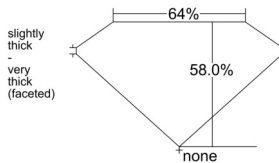

GIA®

FACSIMILE

GIA REPORT 1543242864

Verify this report at GIA.edu

GIA NATURAL DIAMOND DOSSIER®

December 16, 2025
GIA Report Number 1543242864
Shape and Cutting Style ..... Heart Brilliant
Measurements ..... 5.51 x 6.38 x 3.70 mm

GRADING RESULTS

Carat Weight ..... 0.80 carat
Color Grade I
Clarity Grade VS2

ADDITIONAL GRADING INFORMATION

Polish ..... Excellent
Symmetry ..... Excellent
Fluorescence ..... None
Clarity Characteristics ..... Feather, Crystal
Inscription(s): GIA 1543242864

PROPORTIONS

Profile not to actual proportions

GRADING SCALES

GIA COLOR SCALE		GIA CLARITY SCALE			
COLORLESS	D	VERY VERY SLIGHTLY INCLUDED	FLAWLESS		
	E		INTERNALLY FLAWLESS		
	F	VERY SLIGHTLY INCLUDED	VVS₁		
	G		VVS₂		
	H		VS₁		
	NEAR COLORLESS	I	SLIGHTLY INCLUDED	VS₂	
		J		SI₁	
		FAINT	K	INCLUDED	SI₂
			L		I₁
			M		I₂
VERT LIGHT	N	LIGHT	I₃		
	O				
	P				
	Q				
	R				
	S				
T	U				
	V				
	W				
	X				
	Y				
Z