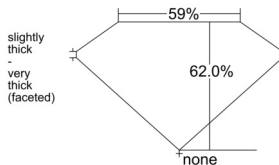

GIA®

FACSIMILE

GIA REPORT 1543227901

Verify this report at GIA.edu

GIA NATURAL DIAMOND DOSSIER®

December 15, 2025
GIA Report Number 1543227901
Shape and Cutting Style ..... Heart Brilliant
Measurements ..... 4.28 x 4.97 x 3.08 mm

GRADING RESULTS

Carat Weight ..... 0.40 carat
Color Grade ..... D
Clarity Grade VVS1

ADDITIONAL GRADING INFORMATION

Polish ..... Excellent
Symmetry ..... Excellent
Fluorescence ..... Faint
Clarity Characteristics ..... Pinpoint, Feather
Inscription(s): GIA 1543227901

PROPORTIONS

Profile not to actual proportions

GRADING SCALES

GIA COLOR SCALE		GIA CLARITY SCALE			
COLORLESS	D	VERY VERY SLIGHTLY INCLUDED	FLAWLESS		
	E		INTERNALLY FLAWLESS		
	F	VERY SLIGHTLY INCLUDED	VVS₁		
	G		VVS₂		
	H		VS₁		
	NEAR COLORLESS	I	SLIGHTLY INCLUDED	VS₂	
		J		SI₁	
		FAINT	K	INCLUDED	SI₂
			L		I₁
			M		I₂
N			I₃		
VERT LIGHT	O	LIGHT			
	P				
	Q				
	R				
	S				
	T				
LIGHT	U				
	V				
	W				
	X				
Y					
Z