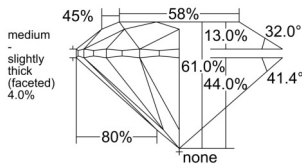

GIA®

FACSIMILE

GIA REPORT

1543220784

Verify this report at GIA.edu

GIA NATURAL DIAMOND DOSSIER®

December 12, 2025
GIA Report Number 1543220784
Shape and Cutting Style ..... Round Brilliant
Measurements ..... 3.64 - 3.66 x 2.23 mm

GRADING RESULTS

Carat Weight ..... 0.18 carat
Color Grade ..... F
Clarity Grade VS1
Cut Grade ..... Excellent

ADDITIONAL GRADING INFORMATION

Polish ..... Excellent
Symmetry ..... Excellent
Fluorescence ..... None
Clarity Characteristics ..... Cloud, Pinpoint
Inscription(s): GIA 1543220784

PROPORTIONS

Profile to actual proportions

GRADING SCALES

GIA COLOR SCALE

COLORLESS	D
	E
	F
	G
	H
	I
	J
NEAR COLORLESS	K
	L
FAIN	M
	N
	O
	P
	Q
VERY LIGHT	R
	S
	T
	U
	V
	W
	X
	Y
LIGHT	Z

GIA CLARITY SCALE

	FLAWLESS
	INTERNALLY FLAWLESS
VERY VERY SLIGHTLY INCLUDED	VVS₁
	VVS₂
VERY SLIGHTLY INCLUDED	VS₁
	VS₂
SLIGHTLY INCLUDED	SI₁
	SI₂
	I₁
	I₂
INCLUDED	I₃

GIA CUT SCALE

	EXCELLENT
	VERY GOOD
	GOOD
	FAIR
	POOR