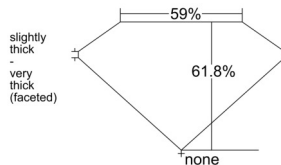

GIA®

FACSIMILE

GIA REPORT 1543204974

Verify this report at GIA.edu

GIA NATURAL DIAMOND DOSSIER®

December 10, 2025
GIA Report Number 1543204974
Shape and Cutting Style ..... Pear Brilliant
Measurements ..... 7.92 x 5.08 x 3.13 mm

GRADING RESULTS

Carat Weight ..... 0.77 carat
Color Grade ..... G
Clarity Grade VVS2

ADDITIONAL GRADING INFORMATION

Polish ..... Excellent
Symmetry ..... Excellent
Fluorescence ..... None
Clarity Characteristics ..... Pinpoint, Cloud
Inscription(s): GIA 1543204974

PROPORTIONS

Profile not to actual proportions

GRADING SCALES

GIA COLOR SCALE		GIA CLARITY SCALE		
NEAR COLORLESS	D	VERY SLIGHTLY INCLUDED	FLAWLESS	
	E		INTERNALLY FLAWLESS	
	F		VVS₁	
	FANT	G	VVS₂	
		H	VS₁	
		I	VS₂	
		J	SI₁	
		K	SI₂	
	LIGHT	L	INCLUDED	I₁
		M		I₂
N		I₃		
O		NOT GRADED		
P				
Q				
R				
S				
T				
U				
V				
W				
X				
Y				
Z