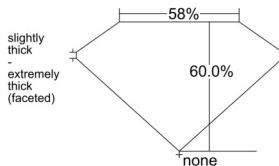

GIA®

FACSIMILE

GIA REPORT 1543177679

Verify this report at GIA.edu

GIA NATURAL DIAMOND DOSSIER®

December 08, 2025
GIA Report Number 1543177679
Shape and Cutting Style ..... Heart Brilliant
Measurements ..... 5.29 x 6.11 x 3.66 mm

GRADING RESULTS

Carat Weight ..... 0.70 carat
Color Grade ..... J
Clarity Grade VVS1

ADDITIONAL GRADING INFORMATION

Polish ..... Excellent
Symmetry ..... Very Good
Fluorescence ..... None
Clarity Characteristics ..... Feather
Inscription(s): GIA 1543177679

PROPORTIONS

Profile not to actual proportions

GRADING SCALES

GIA COLOR SCALE		GIA CLARITY SCALE			
COLORLESS	D	VERY VERY SLIGHTLY INCLUDED	FLAWLESS		
	E		INTERNALLY FLAWLESS		
	F	VERY SLIGHTLY INCLUDED	VVS₁		
	G		VVS₂		
	H		VS₁		
	NEAR COLORLESS	I	SLIGHTLY INCLUDED	VS₂	
		J		SI₁	
		FAINT	K	INCLUDED	SI₂
			L		I₁
			M		I₂
VERT LIGHT	N	LIGHT	I₃		
	O				
	P				
	Q				
	R