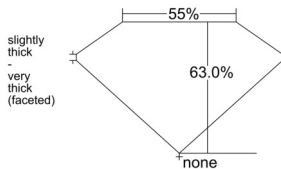

GIA®

FACSIMILE

GIA REPORT 1543173708

Verify this report at GIA.edu

GIA NATURAL DIAMOND DOSSIER®

December 08, 2025
GIA Report Number 1543173708
Shape and Cutting Style ..... Heart Brilliant
Measurements ..... 5.59 x 6.58 x 4.15 mm

GRADING RESULTS

Carat Weight ..... 0.90 carat
Color Grade ..... J
Clarity Grade S11

ADDITIONAL GRADING INFORMATION

Polish ..... Excellent
Symmetry ..... Very Good
Fluorescence ..... None
Clarity Characteristics ..... Cloud, Feather, Crystal
Inscription(s): GIA 1543173708

PROPORTIONS

Profile not to actual proportions

GRADING SCALES

GIA COLOR SCALE		GIA CLARITY SCALE			
COLORLESS	D	VERY VERY SLIGHTLY INCLUDED	FLAWLESS		
	E		INTERNALLY FLAWLESS		
	F	VERY SLIGHTLY INCLUDED	VVS₁		
	G		VVS₂		
	H		VS₁		
	NEAR COLORLESS	I	SLIGHTLY INCLUDED	VS₂	
		J		S1₁	
		FAINT	K	INCLUDED	S1₂
			L		I₁
			M		I₂
VERT LIGHT	N	LIGHT	I₃		
	O				
	P				
	Q				
	R