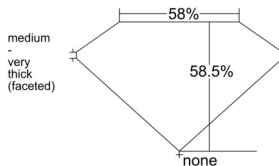

GIA®

FACSIMILE

GIA REPORT 1543169176

Verify this report at GIA.edu

GIA NATURAL DIAMOND DOSSIER®

December 05, 2025
GIA Report Number 1543169176
Shape and Cutting Style ..... Heart Brilliant
Measurements ..... 5.05 x 5.63 x 3.29 mm

GRADING RESULTS

Carat Weight ..... 0.53 carat
Color Grade ..... G
Clarity Grade VS1

ADDITIONAL GRADING INFORMATION

Polish ..... Very Good
Symmetry ..... Excellent
Fluorescence ..... None
Clarity Characteristics..... Crystal, Feather, Cloud, Pinpoint
Inscription(s): GIA 1543169176

PROPORTIONS

Profile not to actual proportions

GRADING SCALES

GIA COLOR SCALE		GIA CLARITY SCALE	
COLORLESS	D	VERY VERY SLIGHTLY INCLUDED	FLAWLESS
	E		INTERNALLY FLAWLESS
	F		VVS₁
	G		VVS₂
	H		VS₁
	I		VS₂
	J		SI₁
	K		SI₂
	L		I₁
	M		I₂
NEAR COLORLESS	N	SLIGHTLY INCLUDED	I₃
	O		
	P		
	Q		
FAINT	R		
	S		
	T		
	U		
VERT LIGHT	V		
	W		
	X		
	Y		
LIGHT	Z