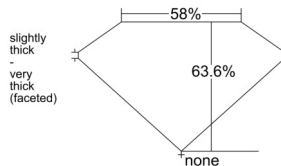

GIA®

FACSIMILE

GIA REPORT 1543168194

Verify this report at GIA.edu

GIA NATURAL DIAMOND DOSSIER®

December 08, 2025
GIA Report Number 1543168194
Shape and Cutting Style ..... Heart Brilliant
Measurements ..... 5.22 x 6.00 x 3.82 mm

GRADING RESULTS

Carat Weight ..... 0.70 carat
Color Grade ..... H
Clarity Grade VS1

ADDITIONAL GRADING INFORMATION

Polish ..... Very Good
Symmetry ..... Very Good
Fluorescence ..... None
Clarity Characteristics ..... Feather, Pinpoint
Inscription(s): GIA 1543168194

PROPORTIONS

Profile not to actual proportions

GRADING SCALES

GIA COLOR SCALE		GIA CLARITY SCALE		
COLORLESS	D	VERY VERY SLIGHTLY INCLUDED	FLAWLESS	
	E		INTERNALLY FLAWLESS	
	F		VVS₁	
	G		VVS₂	
	NEAR COLORLESS	H	VERY SLIGHTLY INCLUDED	VS₁
		I		VS₂
		J	SLIGHTLY INCLUDED	S₁
		K		S₂
		L		I₁
		M		I₂
FAINT	N	INCLUDED	I₃	
	O			
	P			
	Q			
	R			
	S			
VERT LIGHT	T			
	U			
	V			
	W			
	X			
	Y			
LIGHT	Z