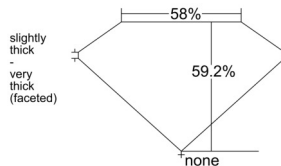

GIA®

FACSIMILE

GIA REPORT 1543155425

Verify this report at GIA.edu

GIA NATURAL DIAMOND DOSSIER®

December 03, 2025
GIA Report Number 1543155425
Shape and Cutting Style ..... Heart Brilliant
Measurements ..... 5.32 x 6.12 x 3.62 mm

GRADING RESULTS

Carat Weight ..... 0.70 carat
Color Grade ..... G
Clarity Grade VS1

ADDITIONAL GRADING INFORMATION

Polish ..... Excellent
Symmetry ..... Excellent
Fluorescence ..... None
Clarity Characteristics ..... Crystal, Feather
Inscription(s): GIA 1543155425

PROPORTIONS

Profile not to actual proportions

GRADING SCALES

GIA COLOR SCALE		GIA CLARITY SCALE			
COLORLESS	D	VERY VERY SLIGHTLY INCLUDED	FLAWLESS		
	E		INTERNALLY FLAWLESS		
	F	VERY SLIGHTLY INCLUDED	VVS₁		
	G		VVS₂		
	H		VS₁		
	NEAR COLORLESS	I	SLIGHTLY INCLUDED	VS₂	
		J		SI₁	
		FAINT	K	INCLUDED	SI₂
			L		I₁
			M		I₂
VERT LIGHT			N	INCLUDED	I₃
			O		
			P		
	Q				
LIGHT	R				
	S				
	T				
	U				
	V				
	Z