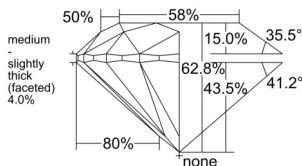

GIA®

FACSIMILE

GIA REPORT

1543119713

Verify this report at GIA.edu

GIA NATURAL DIAMOND DOSSIER®

December 01, 2025
GIA Report Number 1543119713
Shape and Cutting Style ..... Round Brilliant
Measurements ..... 4.51 - 4.54 x 2.84 mm

GRADING RESULTS

Carat Weight ..... 0.36 carat
Color Grade ..... M
Clarity Grade VS2
Cut Grade ..... Excellent

ADDITIONAL GRADING INFORMATION

Polish ..... Excellent
Symmetry ..... Excellent
Fluorescence ..... Faint
Clarity Characteristics ..... Cloud, Crystal
Inscription(s): GIA 1543119713

PROPORTIONS

GRADING SCALES

GIA COLOR SCALE

COLORESS	D
	E
	F
	G
	H
	I
	J
NEAR COLORESS	K
	L
	M
FAIN	N
	O
	P
	Q
	R
	S
	T
	U
	V
	W
	X
	Y
LIGHT	Z

GIA CLARITY SCALE

VERY VERY SLIGHTLY INCLUDED	FLAWLESS
	INTERNALLY FLAWLESS
VERY SLIGHTLY INCLUDED	VVS₁
	VVS₂
SLIGHTLY INCLUDED	VS₁
	VS₂
INCLUDED	SI₁
	SI₂
	I₁
	I₂
	I₃

GIA CUT SCALE

EXCELLENT
VERY GOOD
GOOD
FAIR
POOR