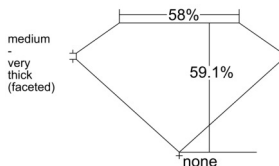

GIA®

FACSIMILE

GIA REPORT 1543106828

Verify this report at GIA.edu

GIA NATURAL DIAMOND DOSSIER®

December 01, 2025
GIA Report Number 1543106828
Shape and Cutting Style ..... Heart Brilliant
Measurements ..... 5.45 x 6.13 x 3.62 mm

GRADING RESULTS

Carat Weight ..... 0.71 carat
Color Grade ..... G
Clarity Grade VVS2

ADDITIONAL GRADING INFORMATION

Polish ..... Very Good
Symmetry ..... Very Good
Fluorescence ..... Faint
Clarity Characteristics..... Pinpoint, Cloud, Indented Natural
Inscription(s): GIA 1543106828

PROPORTIONS

Profile not to actual proportions

GRADING SCALES

GIA COLOR SCALE		GIA CLARITY SCALE			
COLORLESS	D	VERY VERY SLIGHTLY INCLUDED	FLAWLESS		
	E		INTERNALLY FLAWLESS		
	F	VERY SLIGHTLY INCLUDED	VVS₁		
	G		VVS₂		
	H		VS₁		
	NEAR COLORLESS	I	SLIGHTLY INCLUDED	VS₂	
		J		SI₁	
		FAINT	K	INCLUDED	SI₂
			L		I₁
			M		I₂
VERT LIGHT	N	INCLUDED	I₃		
	O				
	P				
	Q				
	R				
LIGHT	S				
	T				
	U				
	V				
	W				
X					
Y					
Z